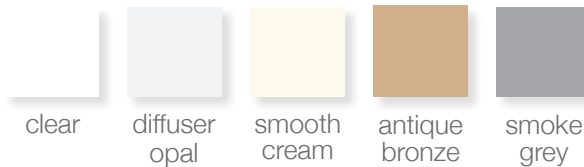

General purpose

1000

1. SELECT PRODUCT

A reliable range with 99.9% protection from harmful UV rays.

PRODUCT TECHNOLOGIES

- Lifetime Gold Warranty*
- Certified to Australian standards

2. SELECT COLOUR

	clear	diffuser opal	smooth cream	antique bronze	smoke grey
Light Transmission %	92%	56%	24%	46%	24%
Heat Reduction % ‡	0%	59%	58%	28%	39%

3. SELECT PROFILE

4. SELECT LENGTH

Laserlite® 1000

Lengths available - 1.8m, 2.4m, 3.0m, 3.6m, 4.2m, 4.8m, 5.4m, 6.0m, 7.2m, 9.0m

Sheet width Corrugated 840mm Greca 810mm 5 - rib 830mm

Cover width Corrugated 755mm Greca 760mm 5 - rib 762mm