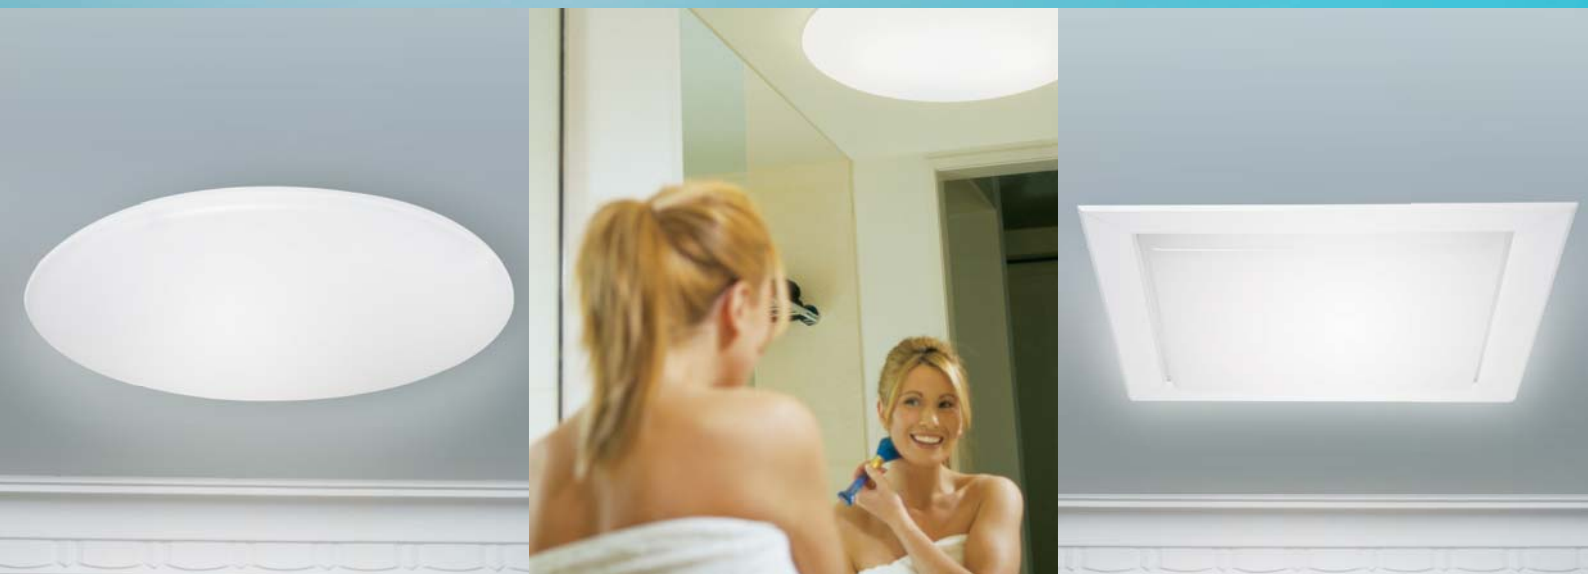

ABEY SKYLIGHTS

Abey climate control skylights... brighten the gloom in any room

THE TRADESMAN'S CHOICE