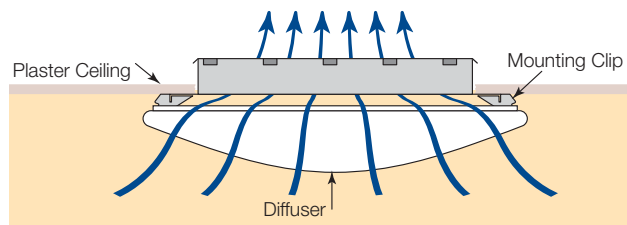

Abey Lightbeam®

Round Skylight

THE TRADESMAN'S CHOICE

Climate Control System

Keep in winter warmth or expel summer heat with a simple adjustment. Diffuser is removable for easy cleaning.

For non-ventilation, push diffuser onto upper level against ceiling.

Which Abey climate control Lightbeam?

Room size in metres	Minimum size of skylight
Up to 2m²	300mm
Up to 4m²	400mm
Up to 6m²	500mm

Lightbeam® Kit

SIZE	ROOF	CODE	LENGTH
300mm diameter	TILE	0890	1500mm Shaft
	CORRUGATED	0891	1500mm Shaft
	STEEL DECK	0892	1500mm Shaft
	TRIMDEK	0893	1500mm Shaft
400mm diameter	TILE	0490	2000mm Shaft
	CORRUGATED	0491	2000mm Shaft
	STEEL DECK	0492	2000mm Shaft
500mm diameter	TILE	0994	2500mm Shaft
	CORRUGATED	0995	2500mm Shaft
	STEEL DECK	0996	2500mm Shaft
	TRIMDEK	0997	2500mm Shaft

Kit Contains:
Lightbeam unit, shaft, diffuser, nuts, screws and instructions.

Abey Xtralites®

Budget skylight

Abey also offer a budget range of skylights to suit all roof types. Available in two styles – round to suit all roof styles and rectangular to suit a truss roof.

Kit Contains:
Xtralite unit, shaft, diffuser, nuts, screws and instructions.

Xtralite skylights

SIZE	ROOF	CODE	LENGTH
300mm diameter	ALL ROOF STYLES	300XTL	3000mm Shaft
400mm diameter	ALL ROOF STYLES	400XTL	3000mm Shaft
700mm x 500mm	TILE	0998T	1800mm Shaft
700mm x 500mm	CORRUGATED	0998C	1800mm Shaft

Skylights & Diffusers

Skylights are available for Tile, Corrugated, Steel Deck and Trim Deck roofs in the following sizes: 400x400, 500x500, 600x600, 700x500, 750x500, 750x750, 900x600 and 900x900.

Diffuser kits are available vented or unvented in the following sizes: 400x400, 500x500, 600x600, 700x500, 750x500, 750x750, 900x600 and 900x900.